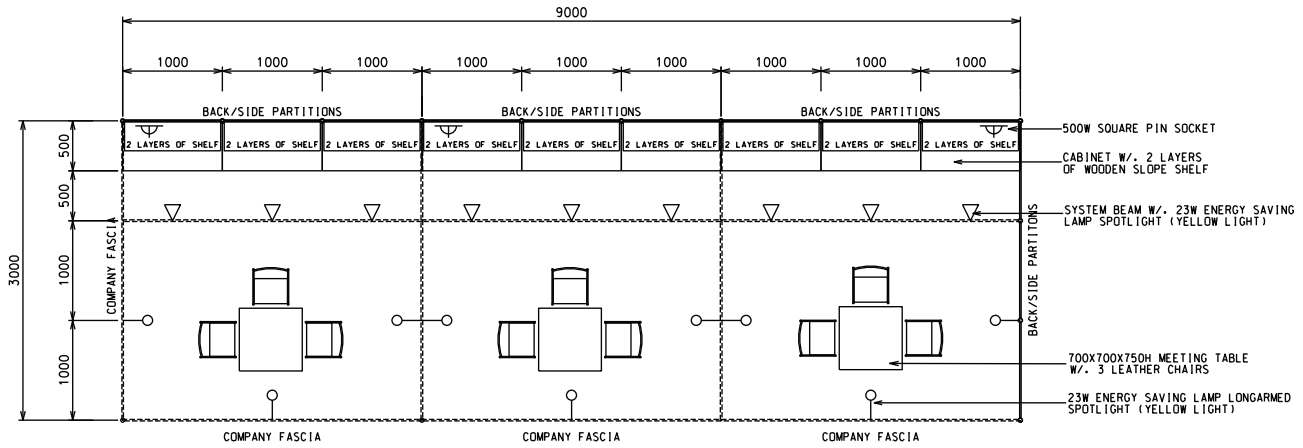

27 Sq.m. Odd Size Standard Booth (A)

27平方米標準攤位 (A)

BOOTH SPECIFICATIONS		QTY.
	1000W x 500D x 750H CABINET	9
	3000W x 300D SLOPE WOODEN DISPLAY SHELF	2
	3000W x 300D SLOPE WOODEN DISPLAY SHELF	6
	23W ENERGY SAVING LAMP SPOTLIGHT (YELLOW LIGHT)	9
	23W ENERGY SAVING LAMP LONGARMED SPOTLIGHT (YELLOW LIGHT)	9
	700W x 700D x 750H MEETING TABLE	3
	BLACK LEATHER CHAIR	9
	CEILING BEAM	9M
	500W SOCKET	3
	RUBBISH BIN & CARPET (27sqm.)	

3M x 9M Standard Booth & Corner Booth (A)

三米乘九米標準及角位攤位 (A)

BOOTH SPECIFICATIONS		QTY.
	1000W x 500D x 750H CABINET	9
	3000W x 300D SLOPE WOODEN DISPLAY SHELF	6
	23W ENERGY SAVING LAMP SPOTLIGHT(YELLOW LIGHT)	9
	23W ENERGY SAVING LAMP LONGARMED SPOTLIGHT (YELLOW LIGHT)	9
	700W x 700D x 750H MEETING TABLE	3
	BLACK LEATHER CHAIR	9
	CEILING BEAM	9M
	500W SOCKET	3
	RUBBISH BIN, ASHTRAY & CARPET (27sqm.)	

27 Sq.m. Odd Size Standard Booth (A)

27平方米標準攤位 (A)

BOOTH SPECIFICATIONS		QTY.
	1000W x 500D x 750H CABINET	9
	3000W x 300D SLOPE WOODEN DISPLAY SHELF	6
	23W ENERGY SAVING LAMP SPOTLIGHT(YELLOW LIGHT)	9
	23W ENERGY SAVING LAMP LONGARMED SPOTLIGHT (YELLOW LIGHT)	9
	700W x 700D x 750H MEETING TABLE	3
	BLACK LEATHER CHAIR	9
	CEILING BEAM	9M
	500W SOCKET	3
	RUBBISH BIN & CARPET (27sqm.)	