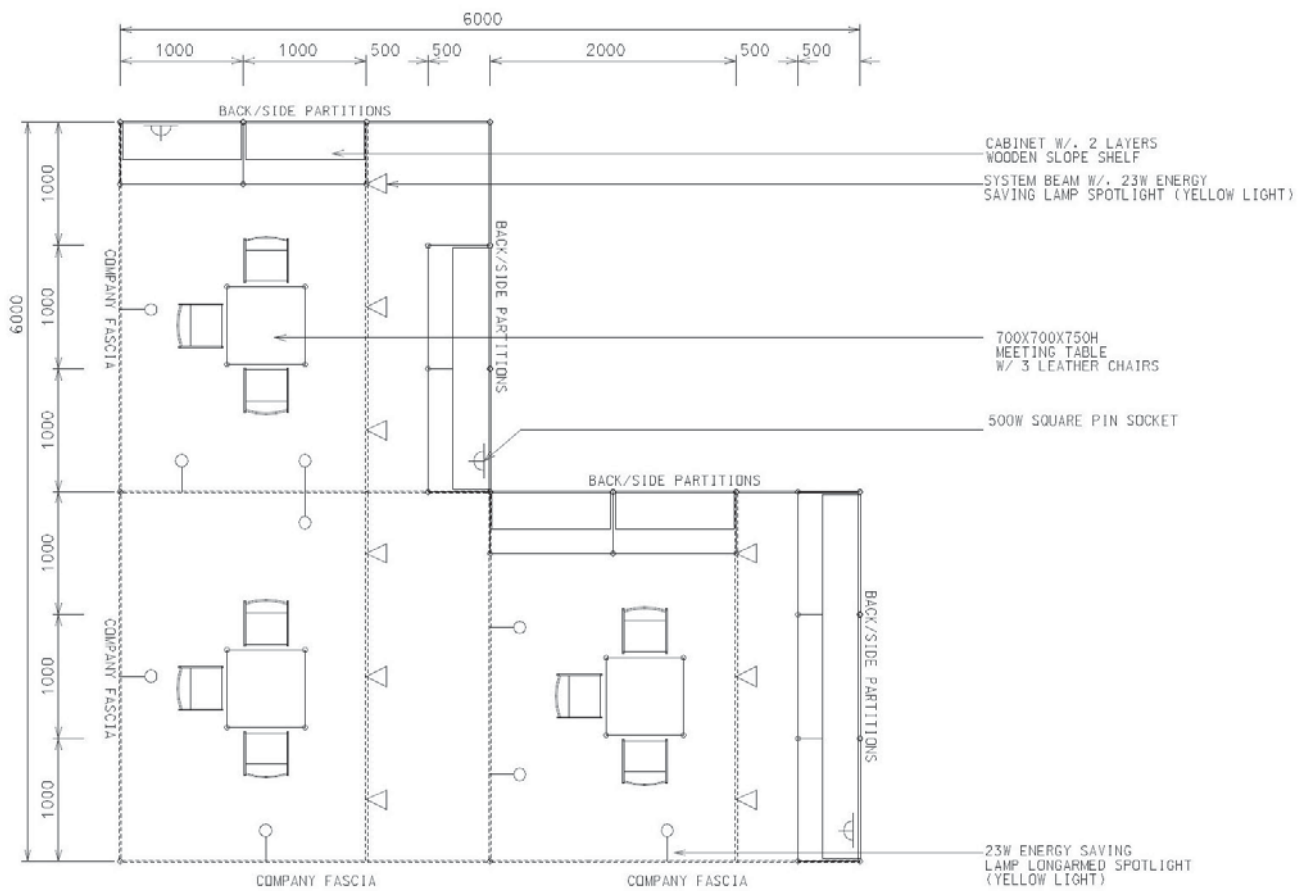

27 Sq.m. Odd Size Standard Booth (A)

27平方米標準攤位 (A)

BOOTH SPECIFICATIONS		QTY.
	1000W x 500D x 750H CABINET	9
	3000W x 300D SLOPE WOODEN DISPLAY SHELF	2
	3000W x 300D SLOPE WOODEN DISPLAY SHELF	6
	23W ENERGY SAVING LAMP SPOTLIGHT (YELLOW LIGHT)	9
	23W ENERGY SAVING LAMP LONGARMED SPOTLIGHT (YELLOW LIGHT)	9
	700W x 700D x 750H MEETING TABLE	3
	BLACK LEATHER CHAIR	9
	CEILING BEAM	9M
	500W SOCKET	3
	RUBBISH BIN & CARPET (27sqm.)	

3M x 9M Standard Booth & Corner Booth (A)

三米乘九米標準及角位攤位 (A)

BOOTH SPECIFICATIONS		QTY.
	1000W x 500D x 750H CABINET	9
	3000W x 300D SLOPE WOODEN DISPLAY SHELF	6
	23W ENERGY SAVING LAMP SPOTLIGHT(YELLOW LIGHT)	9
	23W ENERGY SAVING LAMP LONGARMED SPOTLIGHT (YELLOW LIGHT)	9
	700W x 700D x 750H MEETING TABLE	3
	BLACK LEATHER CHAIR	9
	CEILING BEAM	9M
	500W SOCKET	3
	RUBBISH BIN, ASHTRAY & CARPET (27sqm.)	

27 Sq.m. Odd Size Standard Booth (A)

27平方米標準攤位 (A)

BOOTH SPECIFICATIONS		QTY.
	1000W x 500D x 750H CABINET	9
	3000W x 300D SLOPE WOODEN DISPLAY SHELF	6
	23W ENERGY SAVING LAMP SPOTLIGHT(YELLOW LIGHT)	9
	23W ENERGY SAVING LAMP LONGARMED SPOTLIGHT (YELLOW LIGHT)	9
	700W x 700D x 750H MEETING TABLE	3
	BLACK LEATHER CHAIR	9
	CEILING BEAM	9M
	500W SOCKET	3
	RUBBISH BIN & CARPET (27sqm.)	