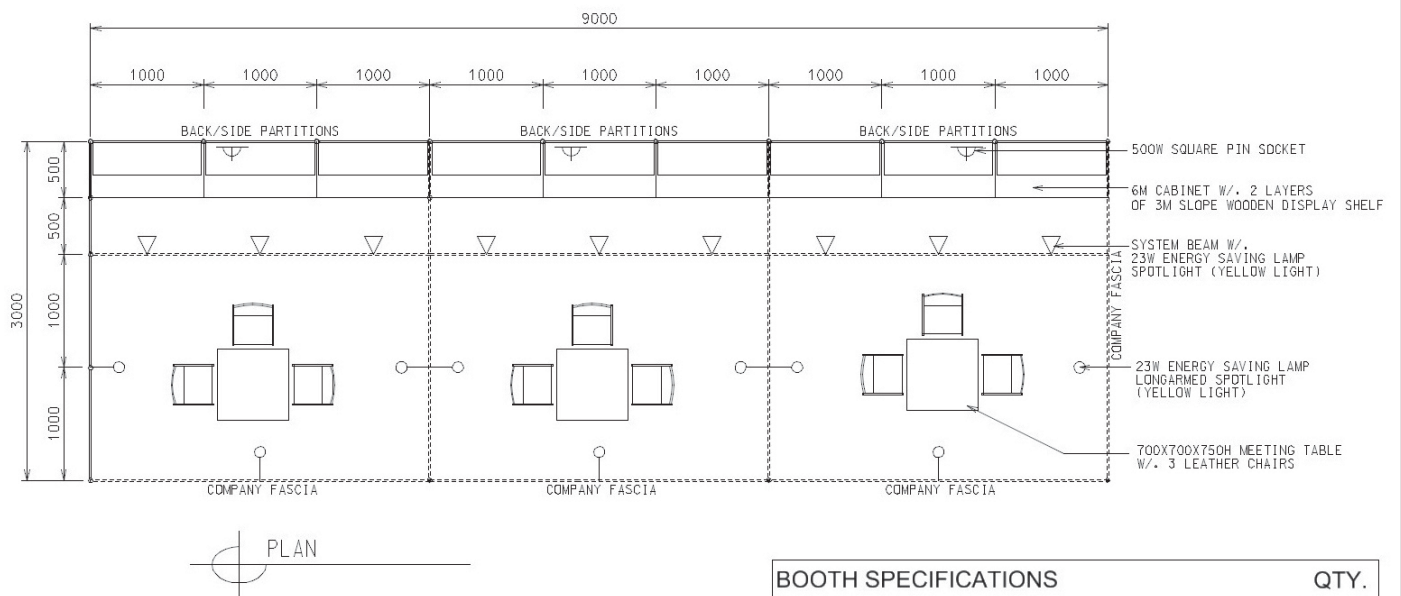

27 Sq.m. Odd Size Standard Booth (A)

27平方米標準攤位 (A)

BOOTH SPECIFICATIONS		QTY.
	1000W x 500D x 750H CABINET	9
	3000W x 300D SLOPE WOODEN DISPLAY SHELF	2
	3000W x 300D SLOPE WOODEN DISPLAY SHELF	6
	23W ENERGY SAVING LAMP SPOTLIGHT (YELLOW LIGHT)	9
	23W ENERGY SAVING LAMP LONGARMED SPOTLIGHT (YELLOW LIGHT)	9
	700W x 700D x 750H MEETING TABLE	3
	BLACK LEATHER CHAIR	9
	CEILING BEAM	9M
	500W SOCKET	3
	RUBBISH BIN & CARPET (27sqm.)	

3M x 9M Standard Booth & Corner Booth (A)

三米乘九米標準及角位攤位 (A)

BOOTH SPECIFICATIONS		QTY.
	1000W x 500D x 750H CABINET	9
	3000W x 300D SLOPE WOODEN DISPLAY SHELF	6
	23W ENERGY SAVING LAMP SPOTLIGHT(YELLOW LIGHT)	9
	23W ENERGY SAVING LAMP LONGARMED SPOTLIGHT (YELLOW LIGHT)	9
	700W x 700D x 750H MEETING TABLE	3
	BLACK LEATHER CHAIR	9
	CEILING BEAM	9M
	500W SOCKET	3
	RUBBISH BIN, ASHTRAY & CARPET (27sqm.)	

27 Sq.m. Odd Size Standard Booth (A)

27平方米標準攤位 (A)

BOOTH SPECIFICATIONS		QTY.
	1000W x 500D x 750H CABINET	9
	3000W x 300D SLOPE WOODEN DISPLAY SHELF	6
	23W ENERGY SAVING LAMP SPOTLIGHT(YELLOW LIGHT)	9
	23W ENERGY SAVING LAMP LONGARMED SPOTLIGHT (YELLOW LIGHT)	9
	700W x 700D x 750H MEETING TABLE	3
	BLACK LEATHER CHAIR	9
	CEILING BEAM	9M
	500W SOCKET	3
	RUBBISH BIN & CARPET (27sqm.)	