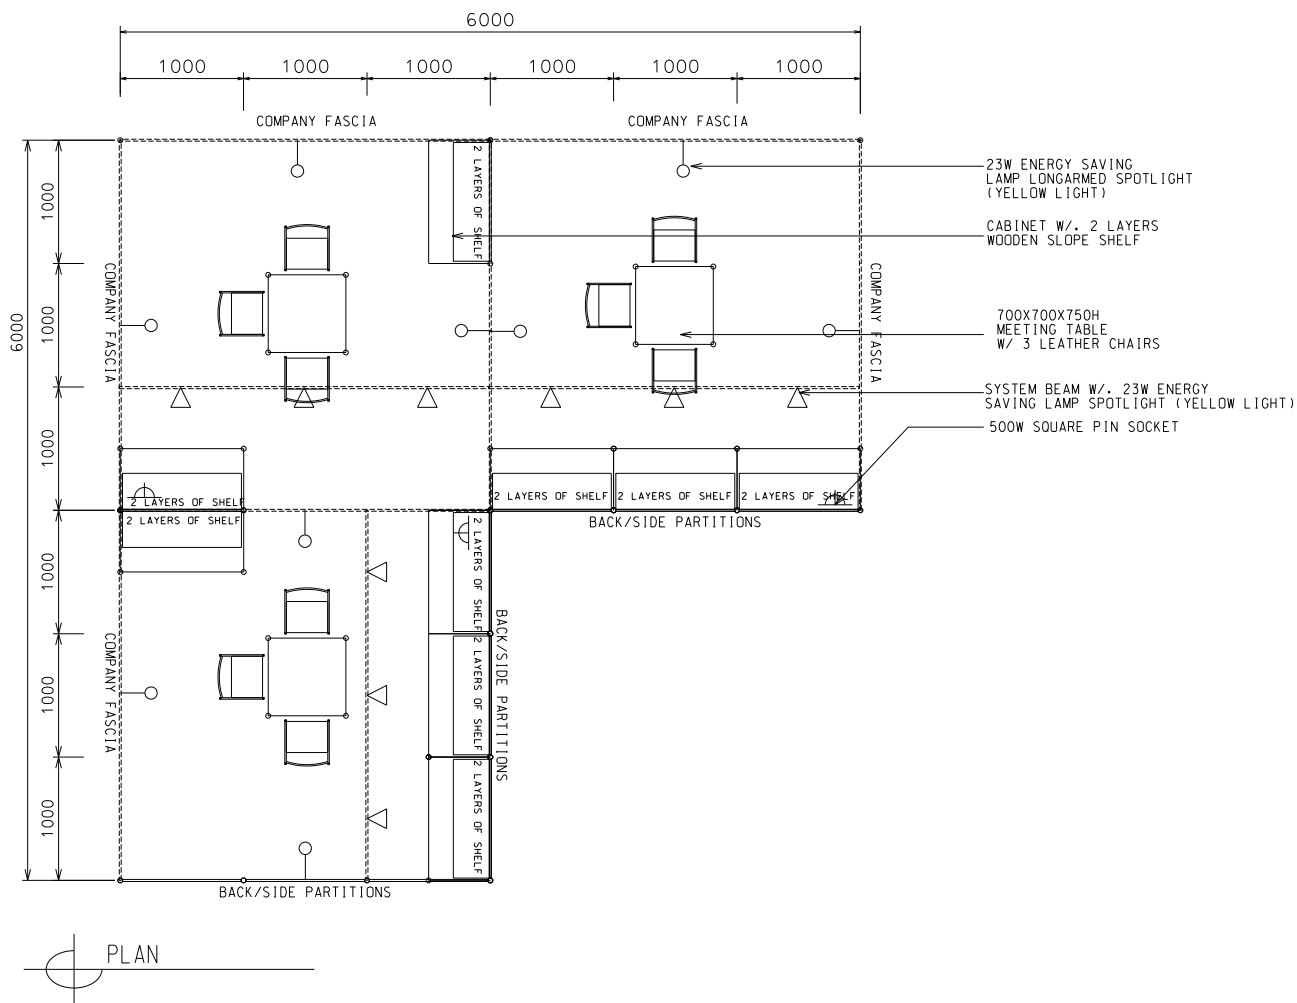

27 Sq.m. Odd Size Standard Booth (A)

27平方米標準攤位 (A)

BOOTH SPECIFICATIONS		QTY.
	1000W x 500D x 750H CABINET	9
	3000W x 300D SLOPE WOODEN DISPLAY SHELF	2
	3000W x 300D SLOPE WOODEN DISPLAY SHELF	6
	23W ENERGY SAVING LAMP SPOTLIGHT (YELLOW LIGHT)	9
	23W ENERGY SAVING LAMP LONGARMED SPOTLIGHT (YELLOW LIGHT)	9
	700W x 700D x 750H MEETING TABLE	3
	BLACK LEATHER CHAIR	9
	CEILING BEAM	9M
	500W SOCKET	3
	RUBBISH BIN & CARPET (27sqm.)	

27 Sq.m. Odd Size Standard Booth (A)

27平方米標準攤位 (A)

BOOTH SPECIFICATIONS		QTY.
	1000W x 500D x 750H CABINET	9
	3000W x 300D SLOPE WOODEN DISPLAY SHELF	4
	1000W x 300D SLOPE WOODEN DISPLAY SHELF	6
	23W ENERGY SAVING LAMP SPOTLIGHT (YELLOW LIGHT)	9
	23W ENERGY SAVING LAMP LONGARMED SPOTLIGHT (YELLOW LIGHT)	9
	700W x 700D x 750H MEETING TABLE	3
	BLACK LEATHER CHAIR	9
	CEILING BEAM	9M
	500W SOCKET	3
	RUBBISH BIN & CARPET (27sqm.)	

27 Sq.m. Odd Size Standard Booth (A)

27平方米標準攤位(A)

BOOTH SPECIFICATIONS		QTY.
	1000W x 500D x 750H CABINET	9
	3000W x 300D SLOPE WOODEN DISPLAY SHELF	4
	1000W x 300D SLOPE WOODEN DISPLAY SHELF	6
	23W ENERGY SAVING LAMP SPOTLIGHT (YELLOW LIGHT)	9
	23W ENERGY SAVING LAMP LONGARMED SPOTLIGHT (YELLOW LIGHT)	9
	700W x 700D x 750H MEETING TABLE	3
	BLACK LEATHER CHAIR	9
	CEILING BEAM	9M
	500W SOCKET	3
	RUBBISH BIN & CARPET (27sqm.)	

*The Hong Kong Trade Development Council reserves the right to change the configuration if necessary.

27 Sq.m. Odd Size Standard Booth (A)

27平方米標準攤位(A)

BOOTH SPECIFICATIONS		QTY.
	1000W x 500D x 750H CABINET	9
	3000W x 300D SLOPE WOODEN DISPLAY SHELF	6
	23W ENERGY SAVING LAMP SPOTLIGHT (YELLOW LIGHT)	9
	23W ENERGY SAVING LAMP LONGARMED SPOTLIGHT (YELLOW LIGHT)	9
	700W x 700D x 750H MEETING TABLE	3
	BLACK LEATHER CHAIR	9
	CEILING BEAM	9M
	500W SOCKET	3
	RUBBISH BIN & CARPET (27sqm.)	