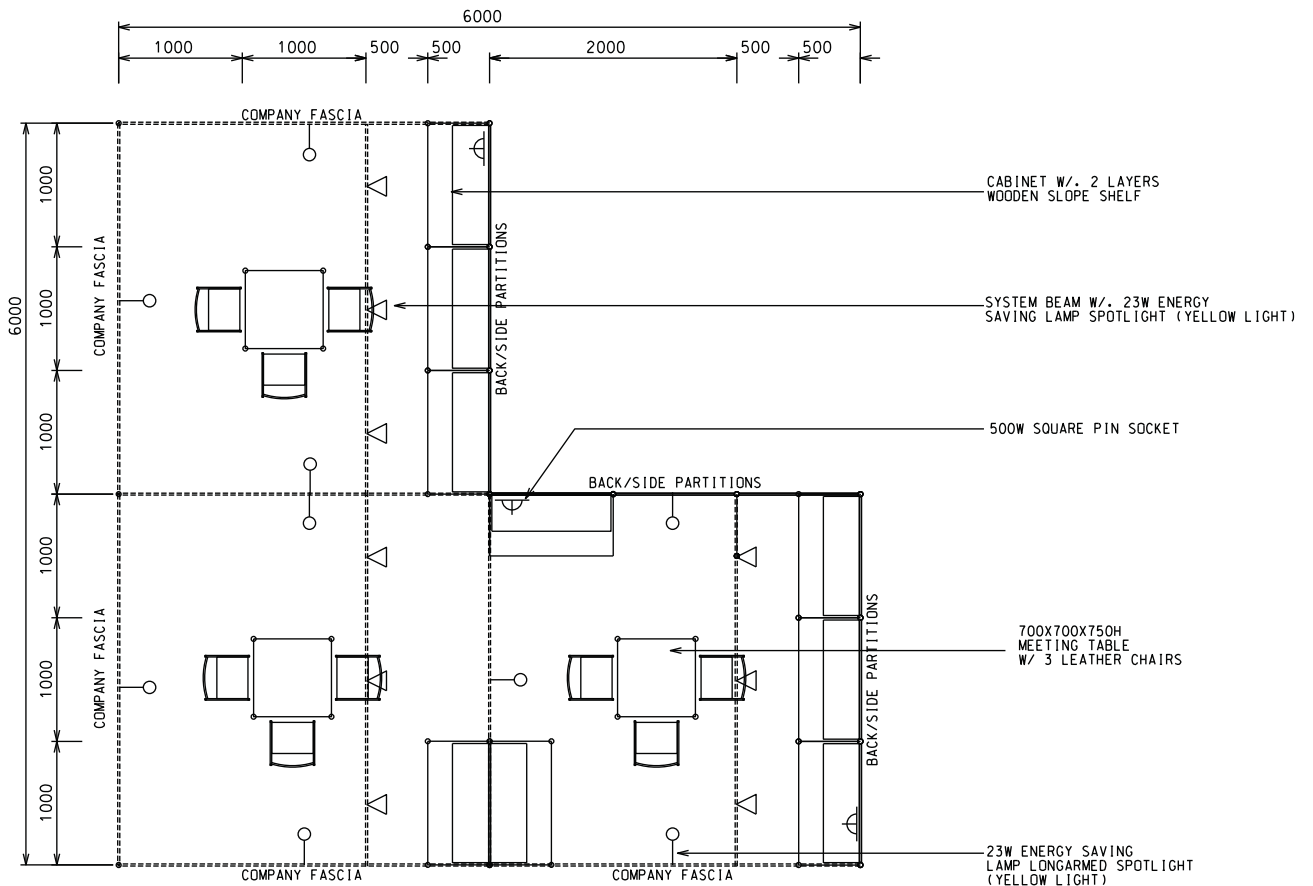

27 Sq.m. Odd Size Standard Booth (A)

27平方米標準攤位 (A)

BOOTH SPECIFICATIONS		QTY.
	1000W x 500D x 750H CABINET	9
	3000W x 300D SLOPE WOODEN DISPLAY SHELF	6
	23W ENERGY SAVING LAMP SPOTLIGHT(YELLOW LIGHT)	9
	23W ENERGY SAVING LAMP LONGARMED SPOTLIGHT (YELLOW LIGHT)	9
	700W x 700D x 750H MEETING TABLE	3
	BLACK LEATHER CHAIR	9
	CEILING BEAM	9M
	500W SOCKET	3
	RUBBISH BIN & CARPET (27sqm.)	

27 Sq.m. Odd Size Standard Booth (A)

27平方米標準攤位 (A)

BOOTH SPECIFICATIONS		QTY.
	1000W x 500D x 750H CABINET	9
	3000W x 300D SLOPE WOODEN DISPLAY SHELF	4
	1000W x 300D SLOPE WOODEN DISPLAY SHELF	6
	23W ENERGY SAVING LAMP SPOTLIGHT (YELLOW LIGHT)	9
	23W ENERGY SAVING LAMP LONGARMED SPOTLIGHT (YELLOW LIGHT)	9
	700W x 700D x 750H MEETING TABLE	3
	BLACK LEATHER CHAIR	9
	CEILING BEAM	9M
	500W SOCKET	3
	RUBBISH BIN & CARPET (27sqm.)	