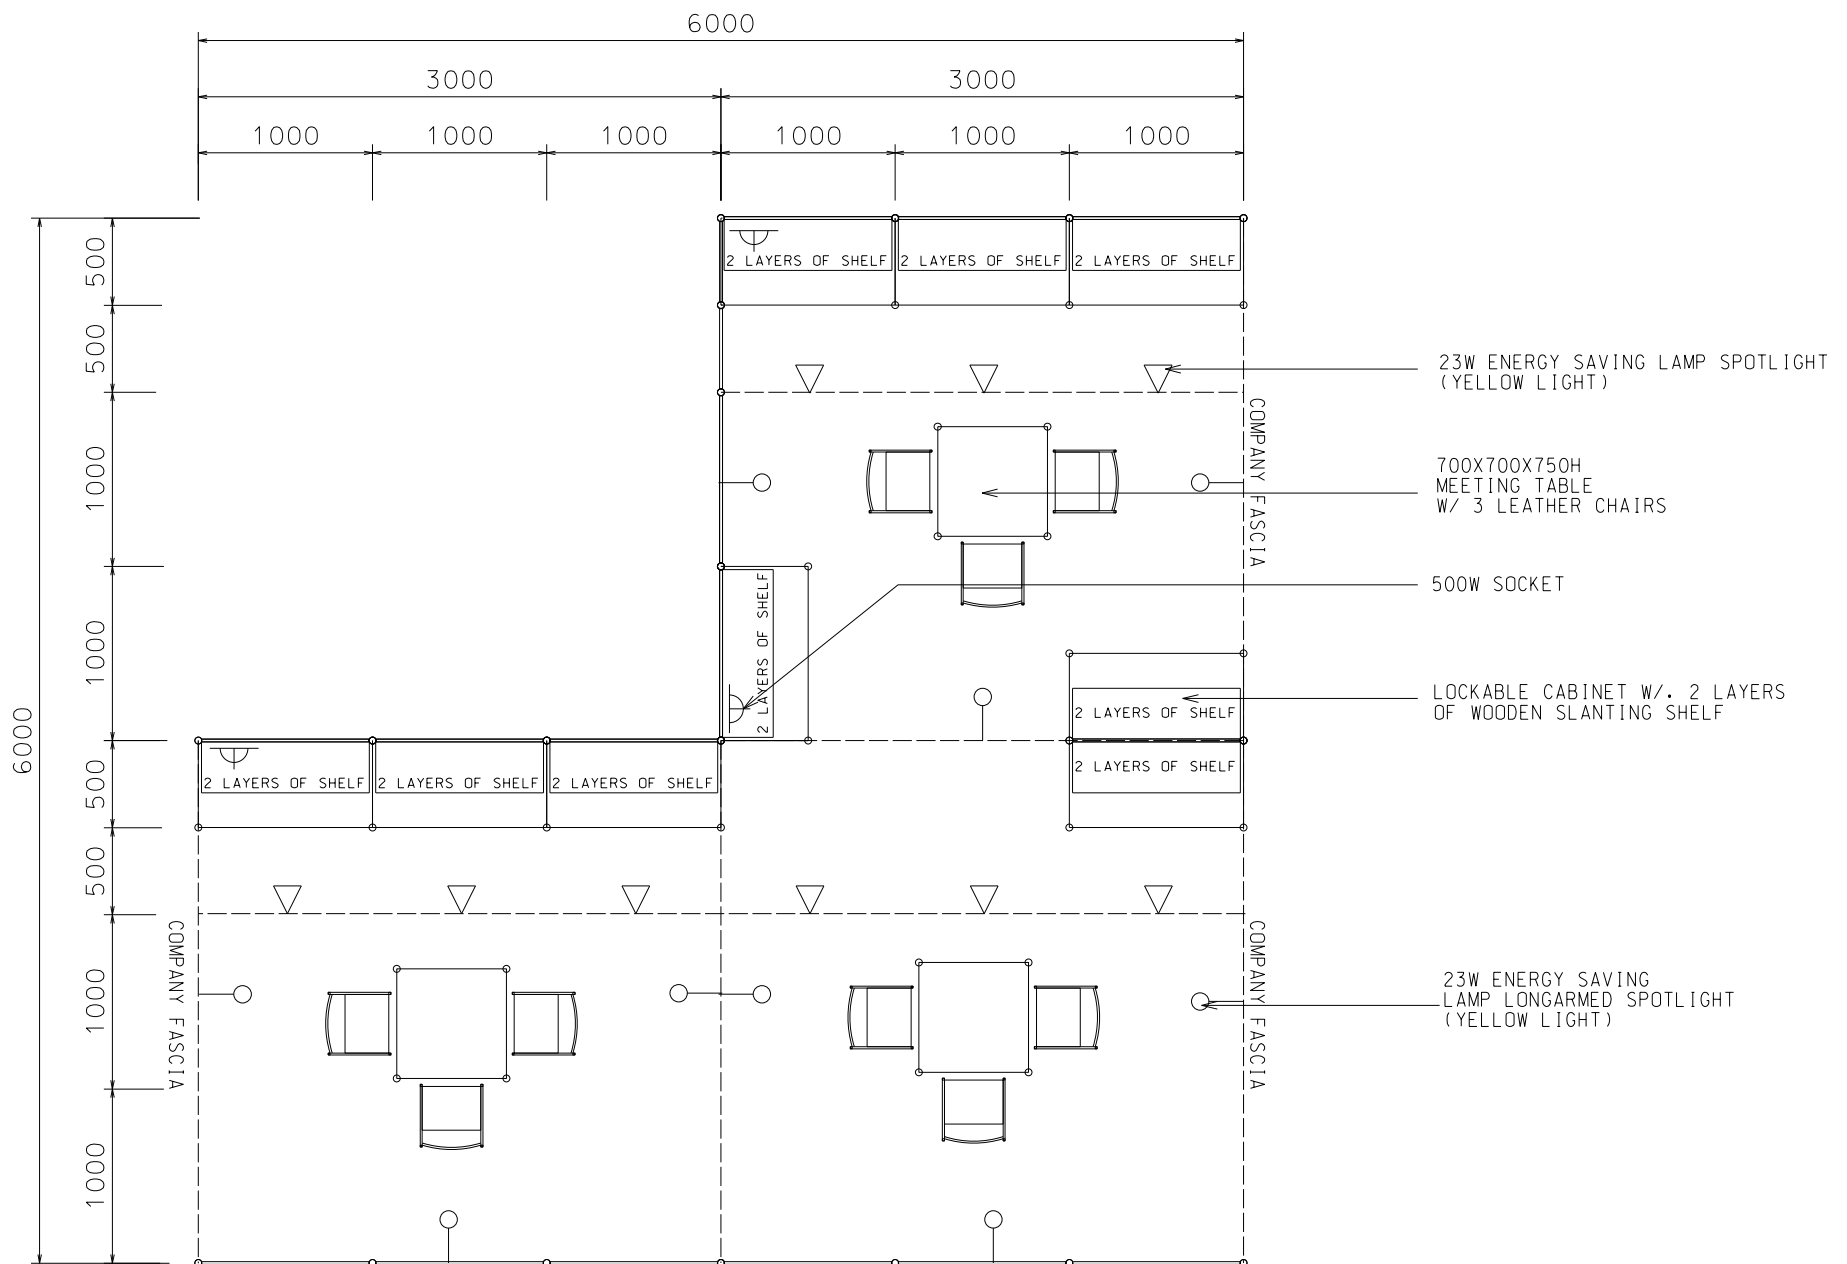

*The Hong Kong Trade Development Council reserves the right to change the configuration if necessary.

27 Sq.m. Odd Size Standard Booth (A)

27平方米標準攤位(A)

BOOTH SPECIFICATIONS		QTY.
	1000W x 500D x 750H CABINET	9
	3000W x 300D SLOPE WOODEN DISPLAY SHELF	6
	23W ENERGY SAVING LAMP SPOTLIGHT (YELLOW LIGHT)	9
	23W ENERGY SAVING LAMP LONGARMED SPOTLIGHT (YELLOW LIGHT)	9
	700W x 700D x 750H MEETING TABLE	3
	BLACK LEATHER CHAIR	9
	CEILING BEAM	9M
	500W SOCKET	3
	RUBBISH BIN & CARPET (27sqm.)	

3M x 9M Standard Booth 2 Side Open (A)

3米乘9米標準攤位開兩邊 (A)

BOOTH SPECIFICATIONS		QTY.
	1000W x 500D x 750H CABINET	9
	3000W x 300D SLOPE WOODEN DISPLAY SHELF	6
	23W ENERGY SAVING LAMP SPOTLIGHT (YELLOW LIGHT)	9
	23W ENERGY SAVING LAMP LONGARMED SPOTLIGHT (YELLOW LIGHT)	9
	700W x 700D x 750H MEETING TABLE	3
	BLACK LEATHER CHAIR	9
	CEILING BEAM	9M
	500W SOCKET	3
	RUBBISH BIN & CARPET (27sqm.)	

M

27 Sq.m. Odd Size Standard Booth (A)

27平方米標準攤位(A)

BOOTH SPECIFICATIONS		QTY.
	1000W x 500D x 750H CABINET	9
	3000W x 300D SLOPE WOODEN DISPLAY SHELF	6
	23W ENERGY SAVING LAMP SPOTLIGHT (YELLOW LIGHT)	9
	23W ENERGY SAVING LAMP LONGARMED SPOTLIGHT (YELLOW LIGHT)	9
	700W x 700D x 750H MEETING TABLE	3
	BLACK LEATHER CHAIR	9
	CEILING BEAM	15M
	500W SOCKET	3
RUBBISH BIN & CARPET (27sqm.)		

*The Hong Kong Trade Development Council reserves the right to change the configuration if necessary.

*如有需要，香港貿易發展局有權更改攤位結構。

N

27 Sq.m. Odd Size Standard Booth (A)

27平方米標準攤位 (A)

BOOTH SPECIFICATIONS		QTY.
	1000W x 500D x 750H CABINET	9
	1000W x 300D SLOPE WOODEN DISPLAY SHELF	6
	3000W x 300D SLOPE WOODEN DISPLAY SHELF	4
	23W ENERGY SAVING LAMP SPOTLIGHT (YELLOW LIGHT)	9
	23W ENERGY SAVING LAMP LONGARMED SPOTLIGHT (YELLOW LIGHT)	9
	700W x 700D x 750H MEETING TABLE	3
	BLACK LEATHER CHAIR	9
	CEILING BEAM	14M
	500W SOCKET	3
	RUBBISH BIN & CARPET (27sqm.)	