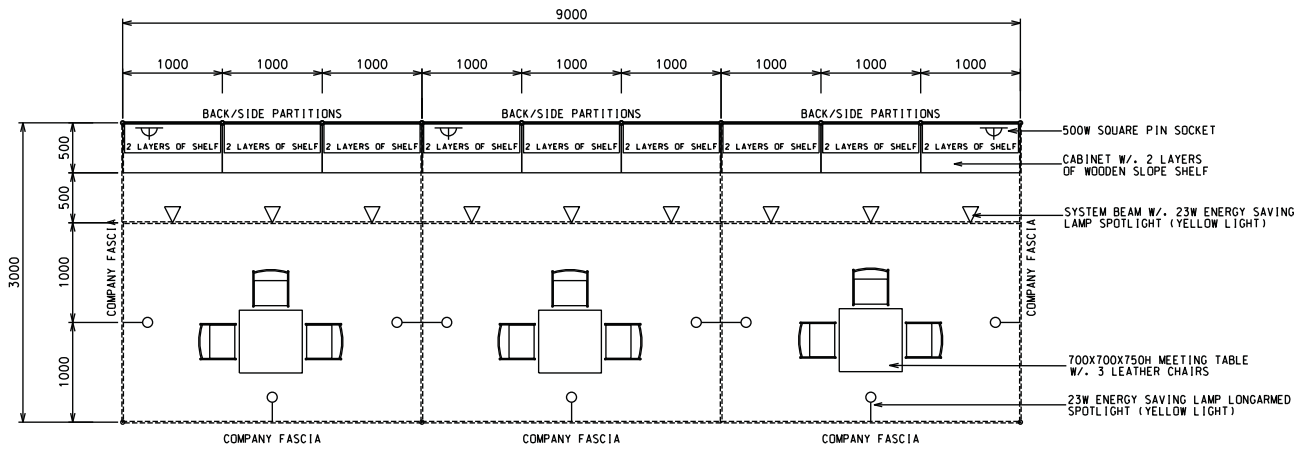

3M x 9M Standard Booth & Corner Booth (A)

三米乘九米標準及角位攤位 (A)

BOOTH SPECIFICATIONS		QTY.
	1000W x 500D x 750H CABINET	9
	3000W x 300D SLOPE WOODEN DISPLAY SHELF	6
	23W ENERGY SAVING LAMP SPOTLIGHT(YELLOW LIGHT)	9
	23W ENERGY SAVING LAMP LONGARMED SPOTLIGHT (YELLOW LIGHT)	9
	700W x 700D x 750H MEETING TABLE	3
	BLACK LEATHER CHAIR	9
	CEILING BEAM	9M
	500W SOCKET	3
	RUBBISH BIN, ASHTRAY & CARPET (27sqm.)	

27 Sq.m. Odd Size Standard Booth (A)

27平方米標準攤位 (A)

BOOTH SPECIFICATIONS		QTY.
	1000W x 500D x 750H CABINET	9
	3000W x 300D SLOPE WOODEN DISPLAY SHELF	6
	23W ENERGY SAVING LAMP SPOTLIGHT(YELLOW LIGHT)	9
	23W ENERGY SAVING LAMP LONGARMED SPOTLIGHT (YELLOW LIGHT)	9
	700W x 700D x 750H MEETING TABLE	3
	BLACK LEATHER CHAIR	9
	CEILING BEAM	9M
	500W SOCKET	3
	RUBBISH BIN & CARPET (27sqm.)	

27 Sq.m. Odd Size Standard Booth (A)

27平方米標準攤位 (A)

BOOTH SPECIFICATIONS		QTY.
	1000W x 500D x 750H CABINET	9
	3000W x 300D SLOPE WOODEN DISPLAY SHELF	4
	1000W x 300D SLOPE WOODEN DISPLAY SHELF	6
	23W ENERGY SAVING LAMP SPOTLIGHT (YELLOW LIGHT)	9
	23W ENERGY SAVING LAMP LONGARMED SPOTLIGHT (YELLOW LIGHT)	9
	700W x 700D x 750H MEETING TABLE	3
	BLACK LEATHER CHAIR	9
	CEILING BEAM	9M
	500W SOCKET	3
	RUBBISH BIN & CARPET (27sqm.)	