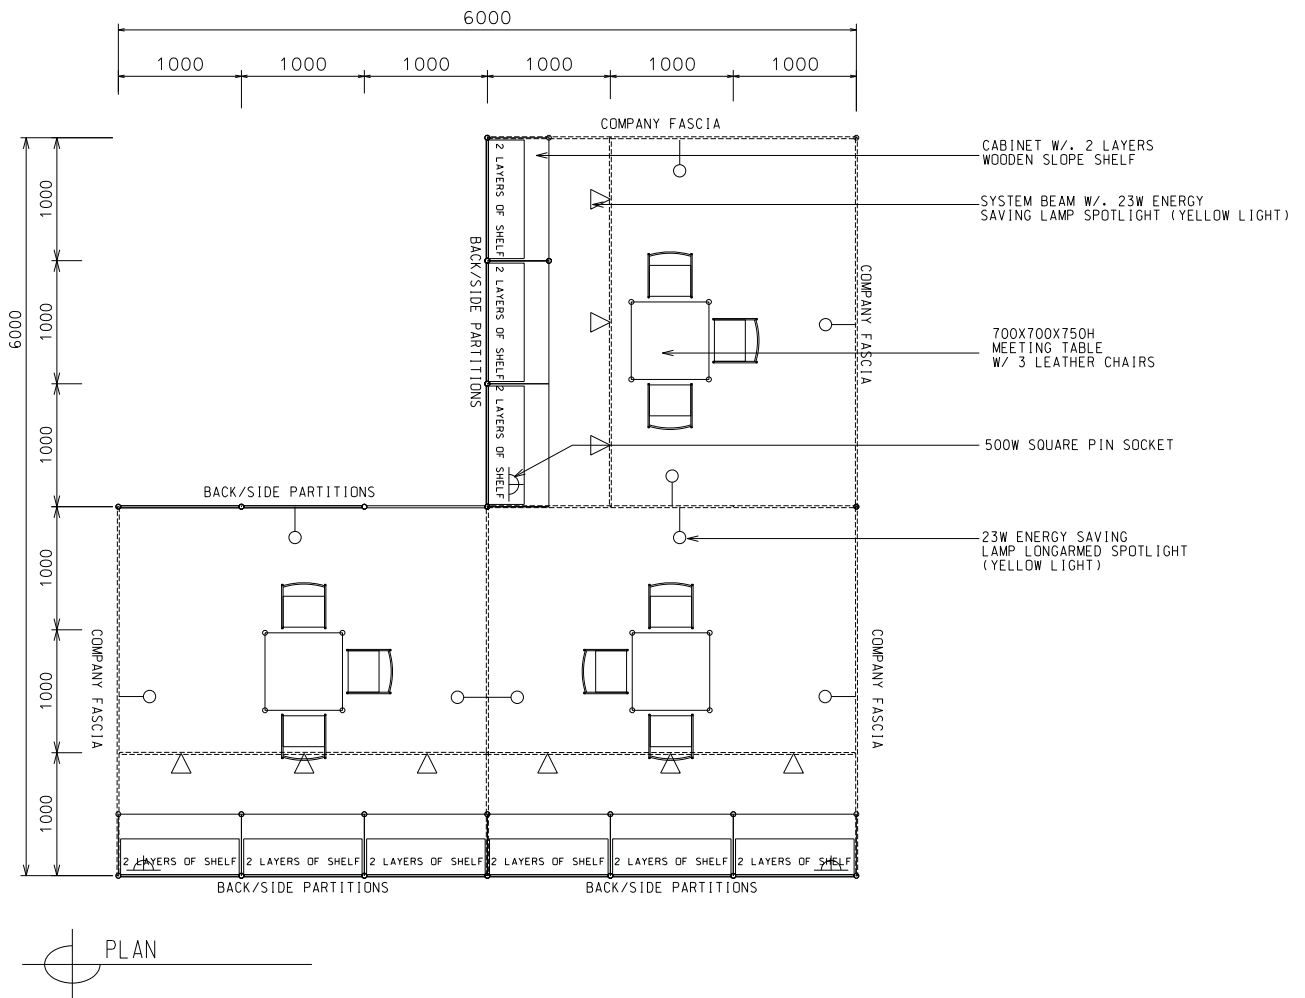

27 Sq.m. Odd Size Standard Booth (A)

27平方米標準攤位 (A)

BOOTH SPECIFICATIONS		QTY.
	1000W x 500D x 750H CABINET	9
	3000W x 300D SLOPE WOODEN DISPLAY SHELF	2
	3000W x 300D SLOPE WOODEN DISPLAY SHELF	6
	23W ENERGY SAVING LAMP SPOTLIGHT (YELLOW LIGHT)	9
	23W ENERGY SAVING LAMP LONGARMED SPOTLIGHT (YELLOW LIGHT)	9
	700W x 700D x 750H MEETING TABLE	3
	BLACK LEATHER CHAIR	9
	CEILING BEAM	9M
	500W SOCKET	3
	RUBBISH BIN & CARPET (27sqm.)	

27 Sq.m. Odd Size Standard Booth (A)

27平方米標準攤位(A)

BOOTH SPECIFICATIONS		QTY.
	1000W x 500D x 750H CABINET	9
	3000W x 300D SLOPE WOODEN DISPLAY SHELF	4
	1000W x 300D SLOPE WOODEN DISPLAY SHELF	6
	23W ENERGY SAVING LAMP SPOTLIGHT (YELLOW LIGHT)	9
	23W ENERGY SAVING LAMP LONGARMED SPOTLIGHT (YELLOW LIGHT)	9
	700W x 700D x 750H MEETING TABLE	3
	BLACK LEATHER CHAIR	9
	CEILING BEAM	9M
	500W SOCKET	3
	RUBBISH BIN & CARPET (27sqm.)	

*The Hong Kong Trade Development Council reserves the right to change the configuration if necessary.

27 Sq.m. Odd Size Standard Booth (A)

27平方米標準攤位(A)

BOOTH SPECIFICATIONS		QTY.
	1000W x 500D x 750H CABINET	9
	3000W x 300D SLOPE WOODEN DISPLAY SHELF	6
	23W ENERGY SAVING LAMP SPOTLIGHT (YELLOW LIGHT)	9
	23W ENERGY SAVING LAMP LONGARMED SPOTLIGHT (YELLOW LIGHT)	9
	700W x 700D x 750H MEETING TABLE	3
	BLACK LEATHER CHAIR	9
	CEILING BEAM	9M
	500W SOCKET	3
	RUBBISH BIN & CARPET (27sqm.)	

3M x 9M Standard Booth 2 Side Open (A)

3米乘9米標準攤位開兩邊 (A)

BOOTH SPECIFICATIONS		QTY.
	1000W x 500D x 750H CABINET	9
	3000W x 300D SLOPE WOODEN DISPLAY SHELF	6
	23W ENERGY SAVING LAMP SPOTLIGHT (YELLOW LIGHT)	9
	23W ENERGY SAVING LAMP LONGARMED SPOTLIGHT (YELLOW LIGHT)	9
	700W x 700D x 750H MEETING TABLE	3
	BLACK LEATHER CHAIR	9
	CEILING BEAM	9M
	500W SOCKET	3
	RUBBISH BIN & CARPET (27sqm.)	