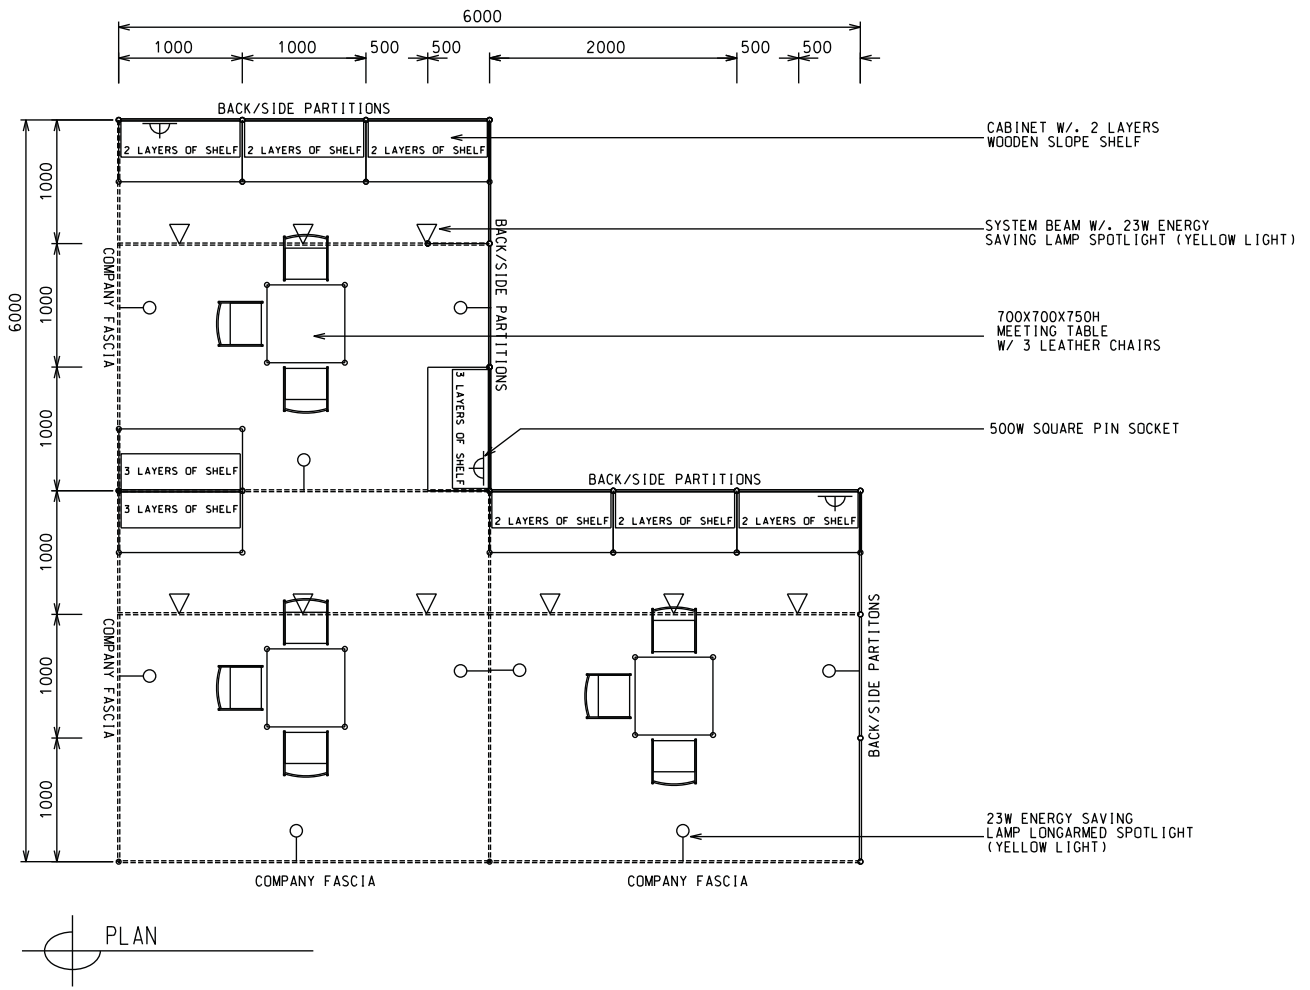

27 Sq.m. Odd Size Standard Booth (A)

27平方米標準攤位 (A)

BOOTH SPECIFICATIONS		QTY.
	1000W x 500D x 750H CABINET	9
	3000W x 300D SLOPE WOODEN DISPLAY SHELF	2
	3000W x 300D SLOPE WOODEN DISPLAY SHELF	6
	23W ENERGY SAVING LAMP SPOTLIGHT (YELLOW LIGHT)	9
	23W ENERGY SAVING LAMP LONGARMED SPOTLIGHT (YELLOW LIGHT)	9
	700W x 700D x 750H MEETING TABLE	3
	BLACK LEATHER CHAIR	9
	CEILING BEAM	9M
	500W SOCKET	3
	RUBBISH BIN & CARPET (27sqm.)	

27 Sq.m. Odd Size Standard Booth (A)

27平方米標準攤位 (A)

BOOTH SPECIFICATIONS		QTY.
	1000W x 500D x 750H CABINET	9
	3000W x 300D SLOPE WOODEN DISPLAY SHELF	6
	23W ENERGY SAVING LAMP SPOTLIGHT(YELLOW LIGHT)	9
	23W ENERGY SAVING LAMP LONGARMED SPOTLIGHT (YELLOW LIGHT)	9
	700W x 700D x 750H MEETING TABLE	3
	BLACK LEATHER CHAIR	9
	CEILING BEAM	9M
	500W SOCKET	3
	RUBBISH BIN & CARPET (27sqm.)	

27 Sq.m. Odd Size Standard Booth (A)

27平方米標準攤位 (A)

BOOTH SPECIFICATIONS		QTY.
	1000W x 500D x 750H CABINET	9
	3000W x 300D SLOPE WOODEN DISPLAY SHELF	4
	1000W x 300D SLOPE WOODEN DISPLAY SHELF	6
	23W ENERGY SAVING LAMP SPOTLIGHT (YELLOW LIGHT)	9
	23W ENERGY SAVING LAMP LONGARMED SPOTLIGHT (YELLOW LIGHT)	9
	700W x 700D x 750H MEETING TABLE	3
	BLACK LEATHER CHAIR	9
	CEILING BEAM	9M
	500W SOCKET	3
	RUBBISH BIN & CARPET (27sqm.)	