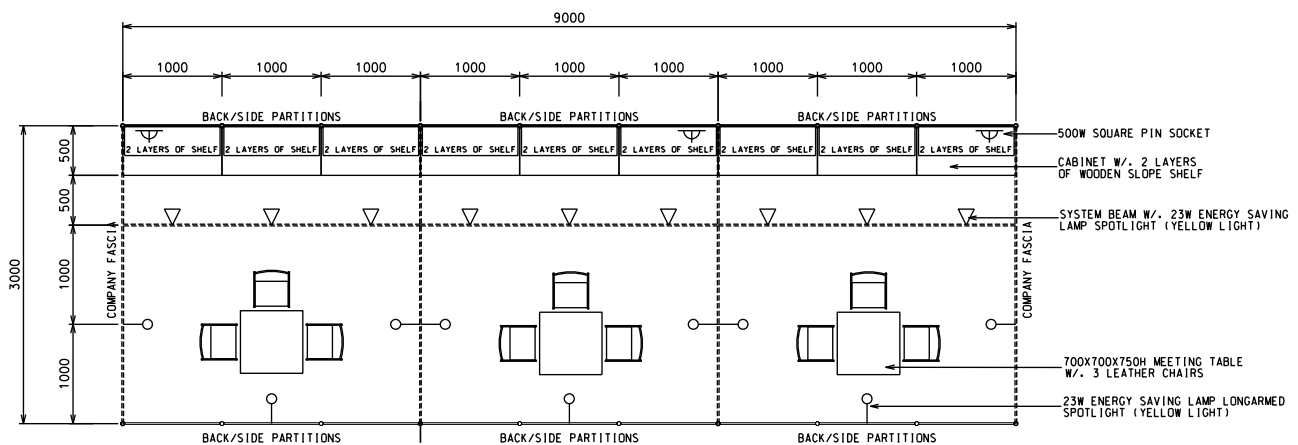

27 Sq.m. Odd Size Standard Booth (A)

27平方米標準攤位(A)

BOOTH SPECIFICATIONS		QTY.
	1000W x 500D x 750H CABINET	9
	3000W x 300D SLOPE WOODEN DISPLAY SHELF	4
	1000W x 300D SLOPE WOODEN DISPLAY SHELF	6
	23W ENERGY SAVING LAMP SPOTLIGHT (YELLOW LIGHT)	9
	23W ENERGY SAVING LAMP LONGARMED SPOTLIGHT (YELLOW LIGHT)	9
	700W x 700D x 750H MEETING TABLE	3
	BLACK LEATHER CHAIR	9
	CEILING BEAM	9M
	500W SOCKET	3
	RUBBISH BIN & CARPET (27sqm.)	

*The Hong Kong Trade Development Council reserves the right to change the configuration if necessary.

27 Sq.m. Odd Size Standard Booth (A)

27平方米標準攤位(A)

BOOTH SPECIFICATIONS		QTY.
	1000W x 500D x 750H CABINET	9
	3000W x 300D SLOPE WOODEN DISPLAY SHELF	6
	23W ENERGY SAVING LAMP SPOTLIGHT (YELLOW LIGHT)	9
	23W ENERGY SAVING LAMP LONGARMED SPOTLIGHT (YELLOW LIGHT)	9
	700W x 700D x 750H MEETING TABLE	3
	BLACK LEATHER CHAIR	9
	CEILING BEAM	9M
	500W SOCKET	3
	RUBBISH BIN & CARPET (27sqm.)	

3M x 9M Standard Booth 2 Side Open (A)

3米乘9米標準攤位開兩邊 (A)

BOOTH SPECIFICATIONS		QTY.
	1000W x 500D x 750H CABINET	9
	3000W x 300D SLOPE WOODEN DISPLAY SHELF	6
	23W ENERGY SAVING LAMP SPOTLIGHT (YELLOW LIGHT)	9
	23W ENERGY SAVING LAMP LONGARMED SPOTLIGHT (YELLOW LIGHT)	9
	700W x 700D x 750H MEETING TABLE	3
	BLACK LEATHER CHAIR	9
	CEILING BEAM	9M
	500W SOCKET	3
	RUBBISH BIN & CARPET (27sqm.)	

M

27 Sq.m. Odd Size Standard Booth (A)

27平方米標準攤位(A)

BOOTH SPECIFICATIONS		QTY.
	1000W x 500D x 750H CABINET	9
	3000W x 300D SLOPE WOODEN DISPLAY SHELF	6
	23W ENERGY SAVING LAMP SPOTLIGHT (YELLOW LIGHT)	9
	23W ENERGY SAVING LAMP LONGARMED SPOTLIGHT (YELLOW LIGHT)	9
	700W x 700D x 750H MEETING TABLE	3
	BLACK LEATHER CHAIR	9
	CEILING BEAM	15M
	500W SOCKET	3
RUBBISH BIN & CARPET (27sqm.)		