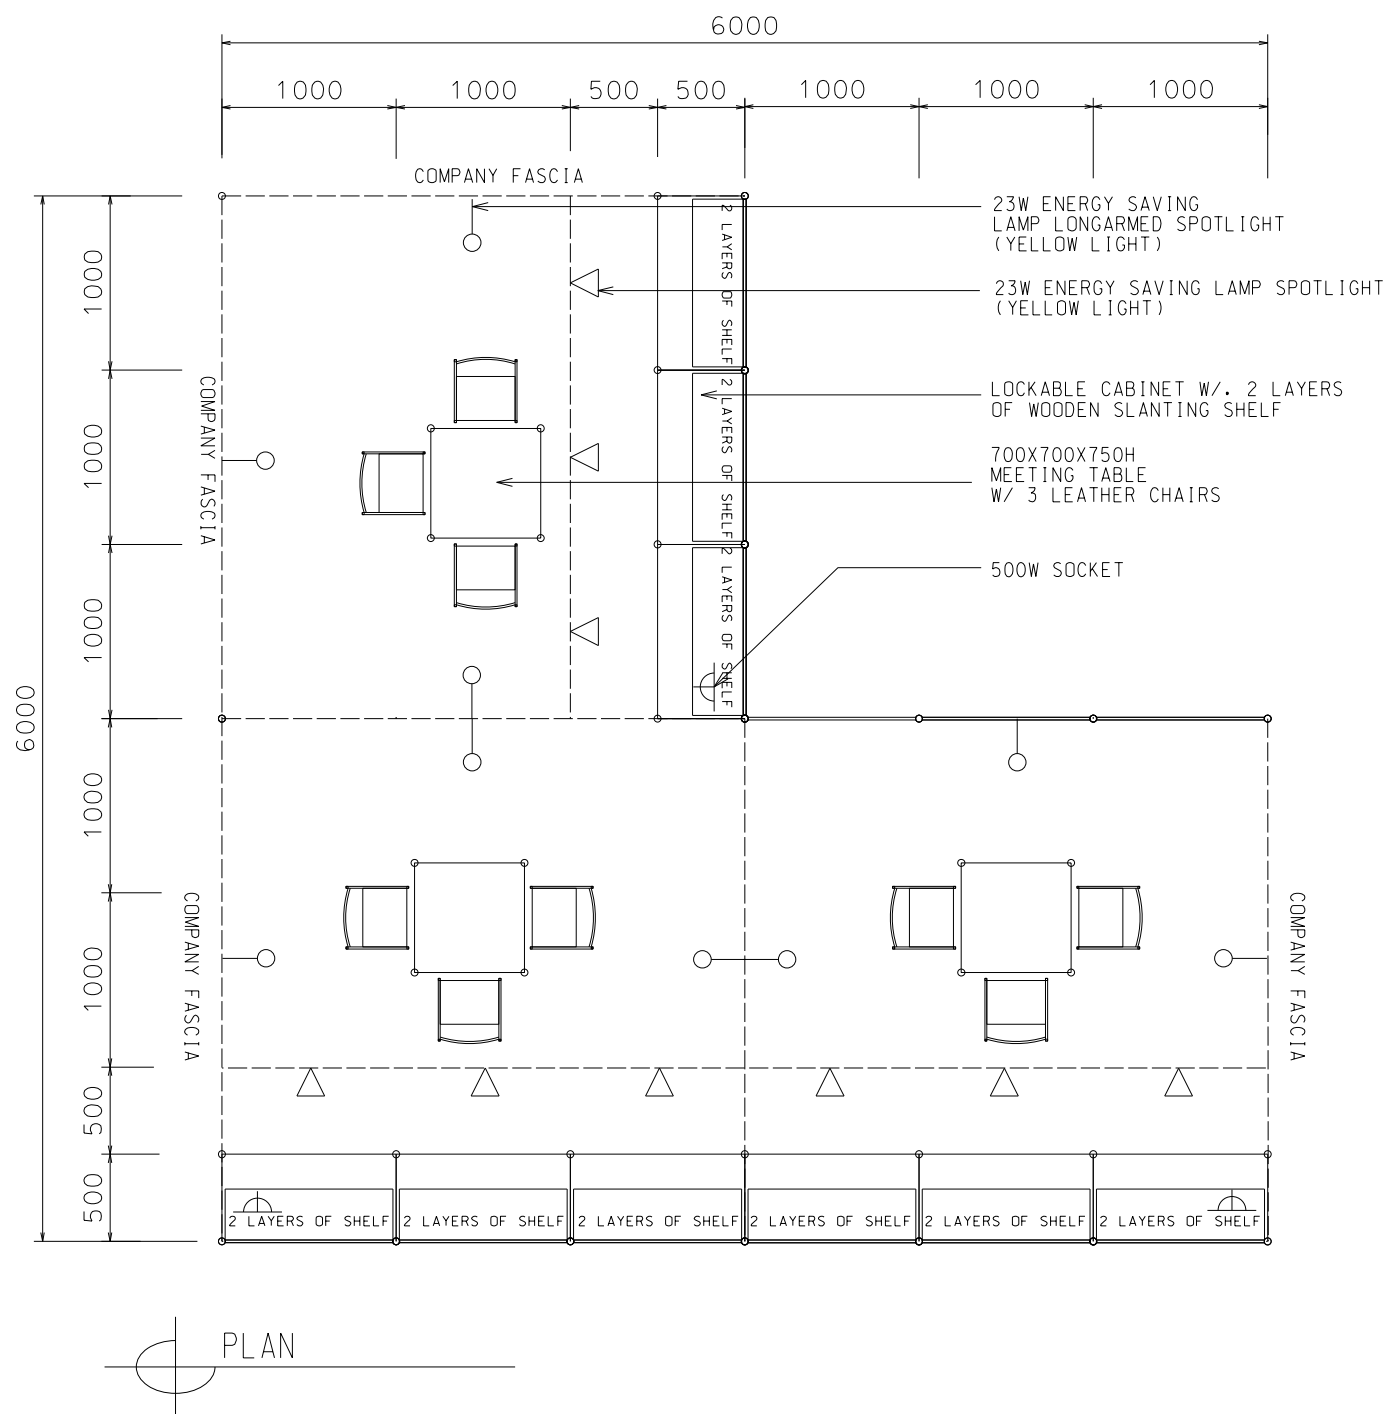

*The Hong Kong Trade Development Council reserves the right to change the configuration if necessary.

27 Sq.m. Odd Size Standard Booth (A)

27平方米標準攤位(A)

BOOTH SPECIFICATIONS		QTY.
	1000W x 500D x 750H CABINET	9
	3000W x 300D SLOPE WOODEN DISPLAY SHELF	6
	23W ENERGY SAVING LAMP SPOTLIGHT (YELLOW LIGHT)	9
	23W ENERGY SAVING LAMP LONGARMED SPOTLIGHT (YELLOW LIGHT)	9
	700W x 700D x 750H MEETING TABLE	3
	BLACK LEATHER CHAIR	9
	CEILING BEAM	9M
	500W SOCKET	3
	RUBBISH BIN & CARPET (27sqm.)	

3M x 9M Standard Booth 2 Side Open (A)

3米乘9米標準攤位開兩邊 (A)

BOOTH SPECIFICATIONS		QTY.
	1000W x 500D x 750H CABINET	9
	3000W x 300D SLOPE WOODEN DISPLAY SHELF	6
	23W ENERGY SAVING LAMP SPOTLIGHT (YELLOW LIGHT)	9
	23W ENERGY SAVING LAMP LONGARMED SPOTLIGHT (YELLOW LIGHT)	9
	700W x 700D x 750H MEETING TABLE	3
	BLACK LEATHER CHAIR	9
	CEILING BEAM	9M
	500W SOCKET	3
	RUBBISH BIN & CARPET (27sqm.)	

M

27 Sq.m. Odd Size Standard Booth (A)

27平方米標準攤位(A)

BOOTH SPECIFICATIONS		QTY.
	1000W x 500D x 750H CABINET	9
	3000W x 300D SLOPE WOODEN DISPLAY SHELF	6
	23W ENERGY SAVING LAMP SPOTLIGHT (YELLOW LIGHT)	9
	23W ENERGY SAVING LAMP LONGARMED SPOTLIGHT (YELLOW LIGHT)	9
	700W x 700D x 750H MEETING TABLE	3
	BLACK LEATHER CHAIR	9
	CEILING BEAM	15M
	500W SOCKET	3
RUBBISH BIN & CARPET (27sqm.)		

*The Hong Kong Trade Development Council reserves the right to change the configuration if necessary.

*如有需要，香港貿易發展局有權更改攤位結構。

N

27 Sq.m. Odd Size Standard Booth (A)

27平方米標準攤位 (A)

BOOTH SPECIFICATIONS		QTY.
	1000W x 500D x 750H CABINET	9
	1000W x 300D SLOPE WOODEN DISPLAY SHELF	6
	3000W x 300D SLOPE WOODEN DISPLAY SHELF	4
	23W ENERGY SAVING LAMP SPOTLIGHT (YELLOW LIGHT)	9
	23W ENERGY SAVING LAMP LONGARMED SPOTLIGHT (YELLOW LIGHT)	9
	700W x 700D x 750H MEETING TABLE	3
	BLACK LEATHER CHAIR	9
	CEILING BEAM	14M
	500W SOCKET	3
	RUBBISH BIN & CARPET (27sqm.)	