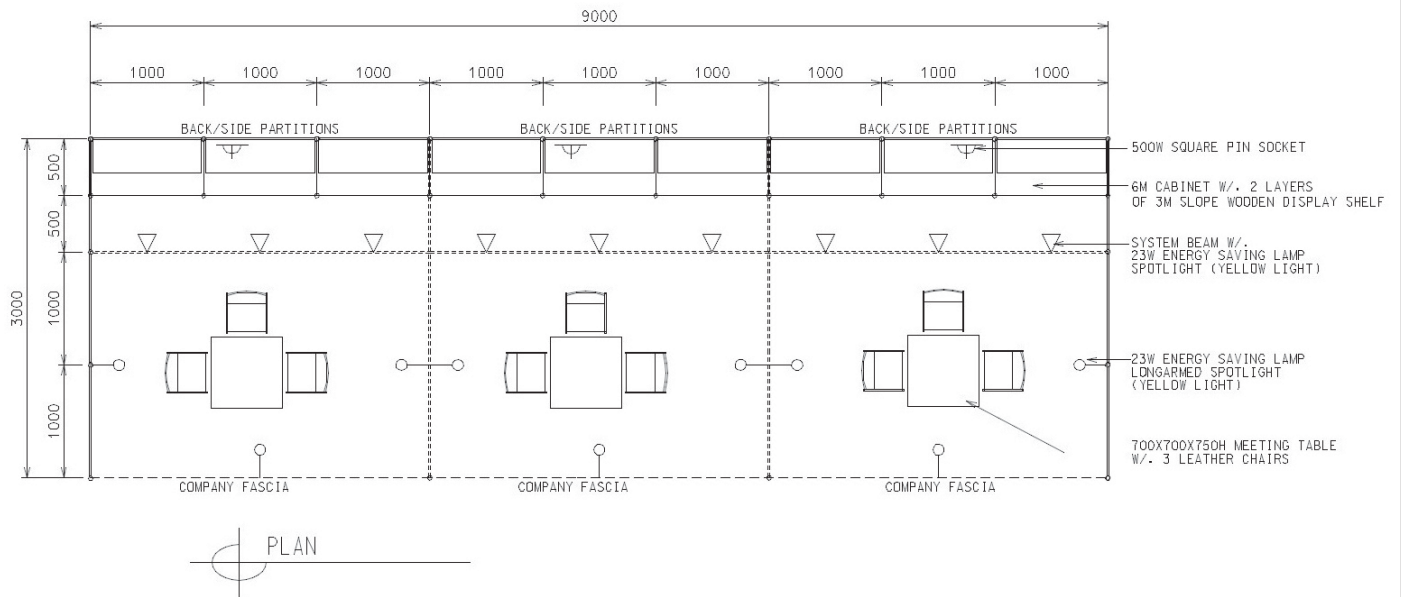

27 Sq.m. Odd Size Standard Booth (A)

27平方米標準攤位 (A)

BOOTH SPECIFICATIONS		QTY.
	1000W x 500D x 750H CABINET	9
	3000W x 300D SLOPE WOODEN DISPLAY SHELF	2
	3000W x 300D SLOPE WOODEN DISPLAY SHELF	6
	23W ENERGY SAVING LAMP SPOTLIGHT (YELLOW LIGHT)	9
	23W ENERGY SAVING LAMP LONGARMED SPOTLIGHT (YELLOW LIGHT)	9
	700W x 700D x 750H MEETING TABLE	3
	BLACK LEATHER CHAIR	9
	CEILING BEAM	9M
	500W SOCKET	3
	RUBBISH BIN & CARPET (27sqm.)	

3M x 9M Standard Booth & Corner Booth (A)

三米乘九米標準及角位攤位 (A)

BOOTH SPECIFICATIONS		QTY.
	1000W x 500D x 750H CABINET	9
	3000W x 300D SLOPE WOODEN DISPLAY SHELF	6
	23W ENERGY SAVING LAMP SPOTLIGHT(YELLOW LIGHT)	9
	23W ENERGY SAVING LAMP LONGARMED SPOTLIGHT (YELLOW LIGHT)	9
	700W x 700D x 750H MEETING TABLE	3
	BLACK LEATHER CHAIR	9
	CEILING BEAM	9M
	500W SOCKET	3
	RUBBISH BIN, ASHTRAY & CARPET (27sqm.)	

27 Sq.m. Odd Size Standard Booth (A)

27平方米標準攤位 (A)

BOOTH SPECIFICATIONS		QTY.
	1000W x 500D x 750H CABINET	9
	3000W x 300D SLOPE WOODEN DISPLAY SHELF	6
	23W ENERGY SAVING LAMP SPOTLIGHT(YELLOW LIGHT)	9
	23W ENERGY SAVING LAMP LONGARMED SPOTLIGHT (YELLOW LIGHT)	9
	700W x 700D x 750H MEETING TABLE	3
	BLACK LEATHER CHAIR	9
	CEILING BEAM	9M
	500W SOCKET	3
	RUBBISH BIN & CARPET (27sqm.)	